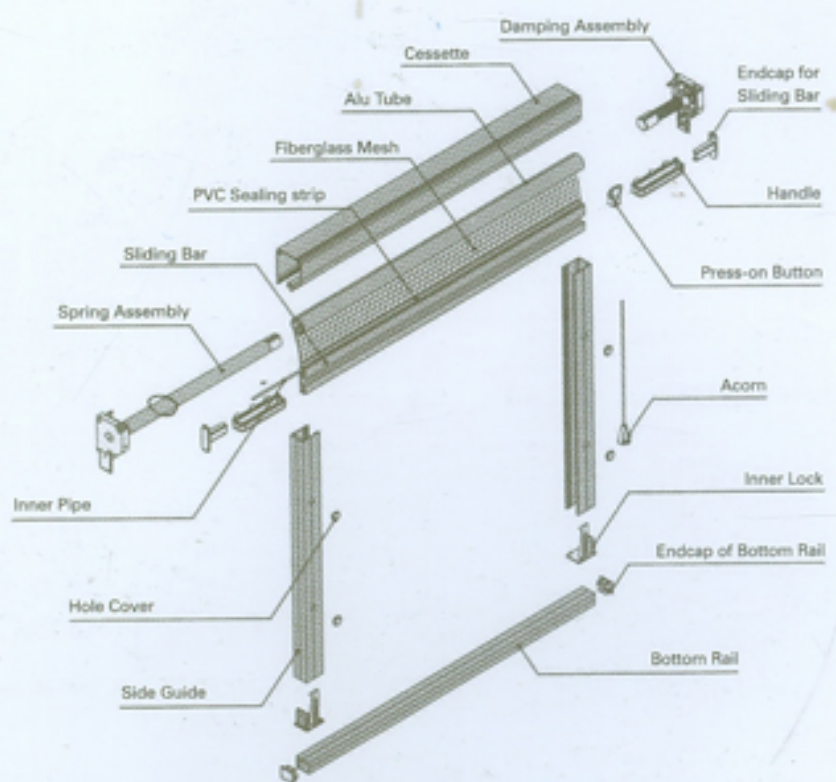

Fiberglass 20x20 Mesh NS-SEE-UMS

Available Colour

Available Colour

Heavy-Duty Insect Screening

Available Colour

ROLLER INSECT SCREEN

- Roller screen is made of spring loaded mechanism with one touch releasing feature and with Anti bump brake system.
- The mesh used in roller system is of PHIFER BETTER VUE from brand **PHIFER INCORPORATED USA** 'World largest and premium manufacturers of Fly Screens'.
- Better view allows to retrieve 100% Natural Light, Fresh Air & Improved visibility.
- Washable, Fire retardant & Lead free.

Characteristics of Roller Insect Screen

2

ZIG ZAG MESH

- Zig Zag is a pleated design from GreenWeb *Germany* which can take high wind pressure.
- The retractable system with wider openings options allows maximum visibility & fresh air.
- These Fly Screens are Ideal for tilt & turn windows, casement windows & doors, and also for large opening bifold doors.