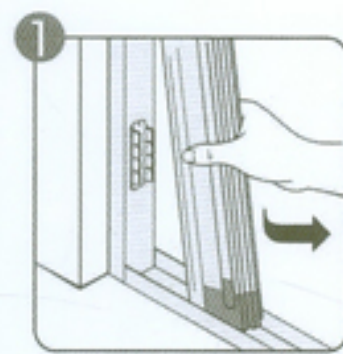

Characteristics of Roller Insect Screen

2

ZIG ZAG MESH

- Zig Zag is a pleated design from GreenWeb *Germany* which can take high wind pressure.
- The retractable system with wider openings options allows maximum visibility & fresh air.
- These Fly Screens are Ideal for tilt & turn windows, casement windows & doors, and also for large opening bifold doors.

Advantage of Zig Zag Easy-to-Clean System

3

BARRIER FREE MESH DOOR

- Barrier free is a pleated design from GreenWeb *Germany* with user friendly feature at the bottom for easy access.
- The retractable system with wider opening options allows maximum visibility & fresh air.
- These Fly Screens are ideal for large Balconies, Verandahs, French doors & bifold doors.