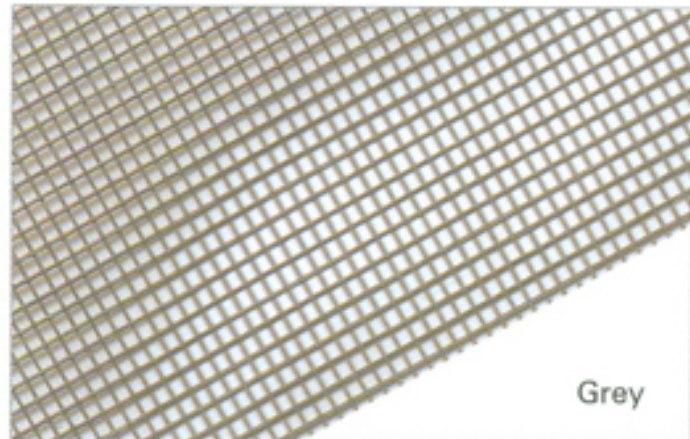

Characteristics of Roller Insect Screen

2

ZIG ZAG MESH

- Zig Zag is a pleated design from GreenWeb *Germany* which can take high wind pressure.
- The retractable system with wider openings options allows maximum visibility & fresh air.
- These Fly Screens are Ideal for tilt & turn windows, casement windows & doors, and also for large opening bifold doors.

7

sky light blinds

Colours available in Aluminum Profiles

8

motorized window mesh system

Off White

Chocolate Brown

Colours available in Pleated Screens

Black

Grey

Colours available in Roller Fly Screens

Black

Grey

Environment protection
Formaldehyde content : 0

Waterproof
Grade of getting wet: grade-3

Prevent dirty
Grade of Oil resistant: grade-6