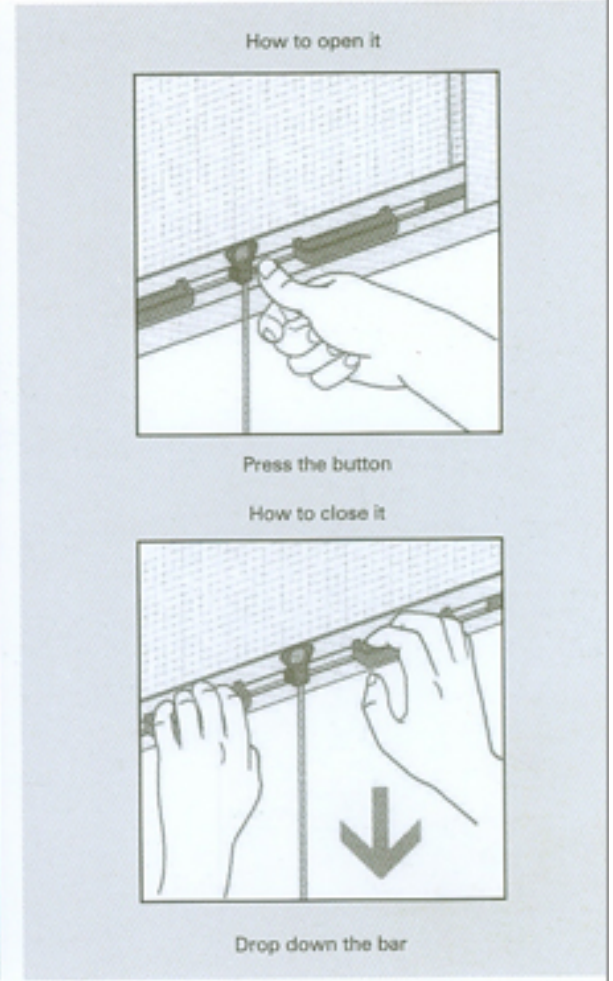

Fiberglass 20x20 Mesh NS-SEE-UMS

Available Colour

Available Colour

Heavy-Duty Insect Screening

Available Colour

ROLLER INSECT SCREEN

- Roller screen is made of spring loaded mechanism with one touch releasing feature and with Anti bump brake system.
- The mesh used in roller system is of PHIFER BETTER VUE from brand **PHIFER INCORPORATED USA** 'World largest and premium manufacturers of Fly Screens'.
- Better view allows to retrieve 100% Natural Light, Fresh Air & Improved visibility.
- Washable, Fire retardant & Lead free.

Characteristics of Roller Insect Screen

2

ZIG ZAG MESH

- Zig Zag is a pleated design from GreenWeb *Germany* which can take high wind pressure.
- The retractable system with wider openings options allows maximum visibility & fresh air.
- These Fly Screens are Ideal for tilt & turn windows, casement windows & doors, and also for large opening bifold doors.