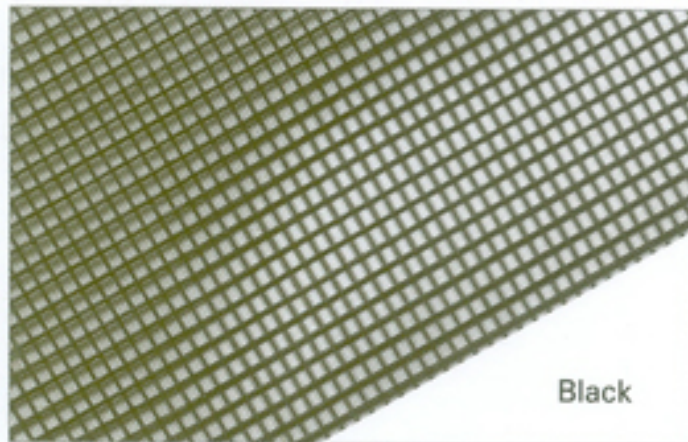

Characteristics of Roller Insect Screen

2

ZIG ZAG MESH

- Zig Zag is a pleated design from GreenWeb *Germany* which can take high wind pressure.
- The retractable system with wider openings options allows maximum visibility & fresh air.
- These Fly Screens are Ideal for tilt & turn windows, casement windows & doors, and also for large opening bifold doors.

HINGED SCREEN DOOR

- Hinged Window, Door insert screens provide complete insect protection.
- The frame of the hinged door screen is sturdy and comes in a choice of colours that includes off-white & brown.
- We also provide PHIFER stainless steel mesh.
- We offer exclusive PHIFER pet screen for safety from PETS.
- These doors are available in special colours upon request.

7

sky light blinds

Colours available in Aluminum Profiles

8

motorized window mesh system

Off White

Chocolate Brown

Colours available in Pleated Screens

Black

Grey

Colours available in Roller Fly Screens

Black

Grey

Environment protection
Formaldehyde content : 0

Waterproof
Grade of getting wet: grade-3

Prevent dirty
Grade of Oil resistant: grade-6