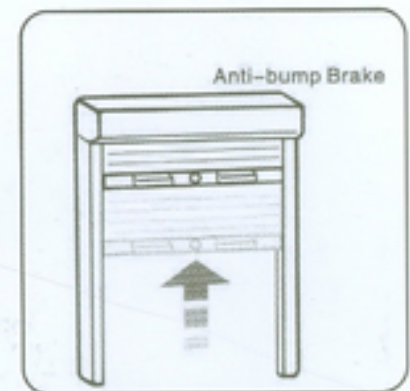

Fiberglass 20x20 Mesh NS-SEE-UMS

Available Colour

Available Colour

Heavy-Duty Insect Screening

Available Colour

ROLLER INSECT SCREEN

- Roller screen is made of spring loaded mechanism with one touch releasing feature and with Anti bump brake system.
- The mesh used in roller system is of PHIFER BETTER VUE from brand **PHIFER INCORPORATED USA** 'World largest and premium manufacturers of Fly Screens'.
- Better view allows to retrieve 100% Natural Light, Fresh Air & Improved visibility.
- Washable, Fire retardant & Lead free.

Characteristics of Roller Insect Screen

2

ZIG ZAG MESH

- Zig Zag is a pleated design from GreenWeb *Germany* which can take high wind pressure.
- The retractable system with wider openings options allows maximum visibility & fresh air.
- These Fly Screens are Ideal for tilt & turn windows, casement windows & doors, and also for large opening bifold doors.