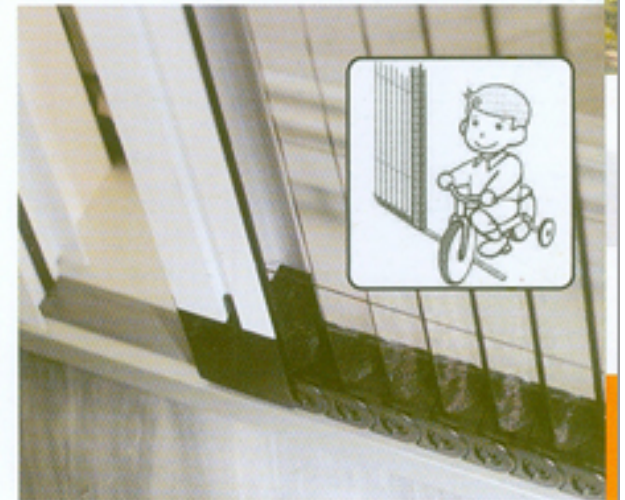

Fiberglass 20x20 Mesh NS-SEE-UMS

Available Colour

Available Colour

Heavy-Duty Insect Screening

Available Colour

ROLLER INSECT SCREEN

- Roller screen is made of spring loaded mechanism with one touch releasing feature and with Anti bump brake system.
- The mesh used in roller system is of PHIFER BETTER VUE from brand **PHIFER INCORPORATED USA** 'World largest and premium manufacturers of Fly Screens'.
- Better view allows to retrieve 100% Natural Light, Fresh Air & Improved visibility.
- Washable, Fire retardant & Lead free.

Characteristics of Roller Insect Screen

2

ZIG ZAG MESH

- Zig Zag is a pleated design from GreenWeb *Germany* which can take high wind pressure.
- The retractable system with wider openings options allows maximum visibility & fresh air.
- These Fly Screens are Ideal for tilt & turn windows, casement windows & doors, and also for large opening bifold doors.

Advantage of Zig Zag Easy-to-Clean System

3

BARRIER FREE MESH DOOR

- Barrier free is a pleated design from GreenWeb *Germany* with user friendly feature at the bottom for easy access.
- The retractable system with wider opening options allows maximum visibility & fresh air.
- These Fly Screens are ideal for large Balconies, Verandahs, French doors & bifold doors.