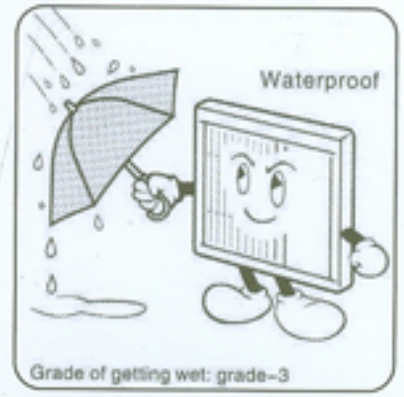

Characteristics of Roller Insect Screen

2

ZIG ZAG MESH

- Zig Zag is a pleated design from GreenWeb *Germany* which can take high wind pressure.
- The retractable system with wider openings options allows maximum visibility & fresh air.
- These Fly Screens are Ideal for tilt & turn windows, casement windows & doors, and also for large opening bifold doors.

Advantage of Zig Zag Easy-to-Clean System

3

BARRIER FREE MESH DOOR

- Barrier free is a pleated design from GreenWeb *Germany* with user friendly feature at the bottom for easy access.
- The retractable system with wider opening options allows maximum visibility & fresh air.
- These Fly Screens are ideal for large Balconies, Verandahs, French doors & bifold doors.