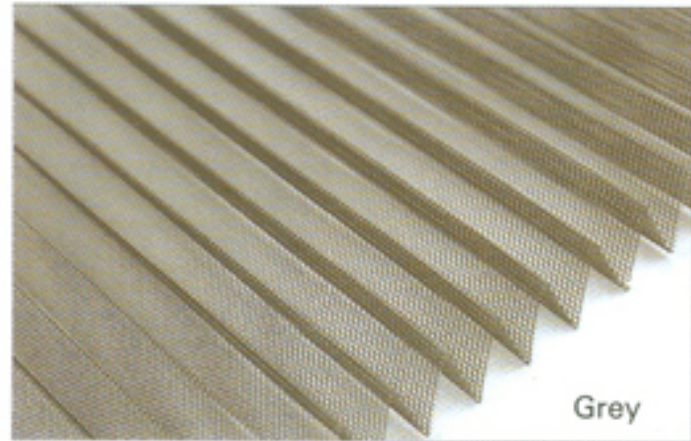

Characteristics of Roller Insect Screen

2

ZIG ZAG MESH

- Zig Zag is a pleated design from GreenWeb *Germany* which can take high wind pressure.
- The retractable system with wider openings options allows maximum visibility & fresh air.
- These Fly Screens are Ideal for tilt & turn windows, casement windows & doors, and also for large opening bifold doors.

HINGED SCREEN DOOR

- Hinged Window, Door insert screens provide complete insect protection.
- The frame of the hinged door screen is sturdy and comes in a choice of colours that includes off-white & brown.
- We also provide PHIFER stainless steel mesh.
- We offer exclusive PHIFER pet screen for safety from PETS.
- These doors are available in special colours upon request.

7

sky light blinds

Colours available in Aluminum Profiles

8

motorized window mesh system

Off White

Chocolate Brown

Colours available in Pleated Screens

Black

Grey

Colours available in Roller Fly Screens

Black

Grey

Environment protection
Formaldehyde content : 0

Waterproof
Grade of getting wet: grade-3

Prevent dirty
Grade of Oil resistant: grade-6