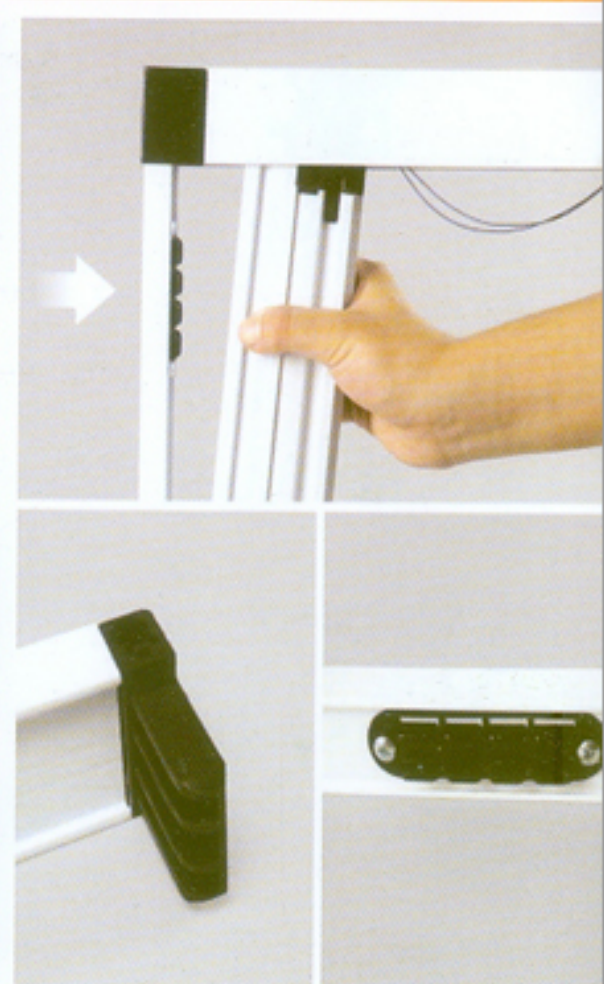

Fiberglass 20x20 Mesh NS-SEE-UMS

Available Colour

Available Colour

Heavy-Duty Insect Screening

Available Colour

ROLLER INSECT SCREEN

- Roller screen is made of spring loaded mechanism with one touch releasing feature and with Anti bump brake system.
- The mesh used in roller system is of PHIFER BETTER VUE from brand **PHIFER INCORPORATED USA** 'World largest and premium manufacturers of Fly Screens'.
- Better view allows to retrieve 100% Natural Light, Fresh Air & Improved visibility.
- Washable, Fire retardant & Lead free.

Characteristics of Roller Insect Screen

2

ZIG ZAG MESH

- Zig Zag is a pleated design from GreenWeb *Germany* which can take high wind pressure.
- The retractable system with wider openings options allows maximum visibility & fresh air.
- These Fly Screens are Ideal for tilt & turn windows, casement windows & doors, and also for large opening bifold doors.

Advantage of Zig Zag Easy-to-Clean System

3

BARRIER FREE MESH DOOR

- Barrier free is a pleated design from GreenWeb *Germany* with user friendly feature at the bottom for easy access.
- The retractable system with wider opening options allows maximum visibility & fresh air.
- These Fly Screens are ideal for large Balconies, Verandahs, French doors & bifold doors.