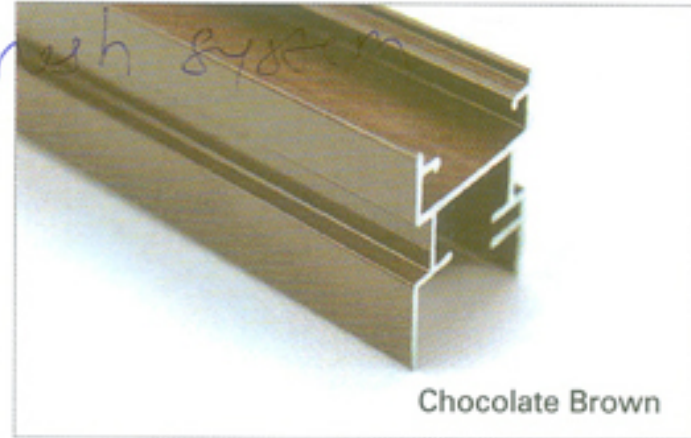

HINGED SCREEN DOOR

- Hinged Window, Door insert screens provide complete insect protection.
- The frame of the hinged door screen is sturdy and comes in a choice of colours that includes off-white & brown.
- We also provide PHIFER stainless steel mesh.
- We offer exclusive PHIFER pet screen for safety from PETS.
- These doors are available in special colours upon request.

7

sky light blinds

Colours available in Aluminum Profiles

8

motorized window mesh system

Off White

Chocolate Brown

Colours available in Pleated Screens