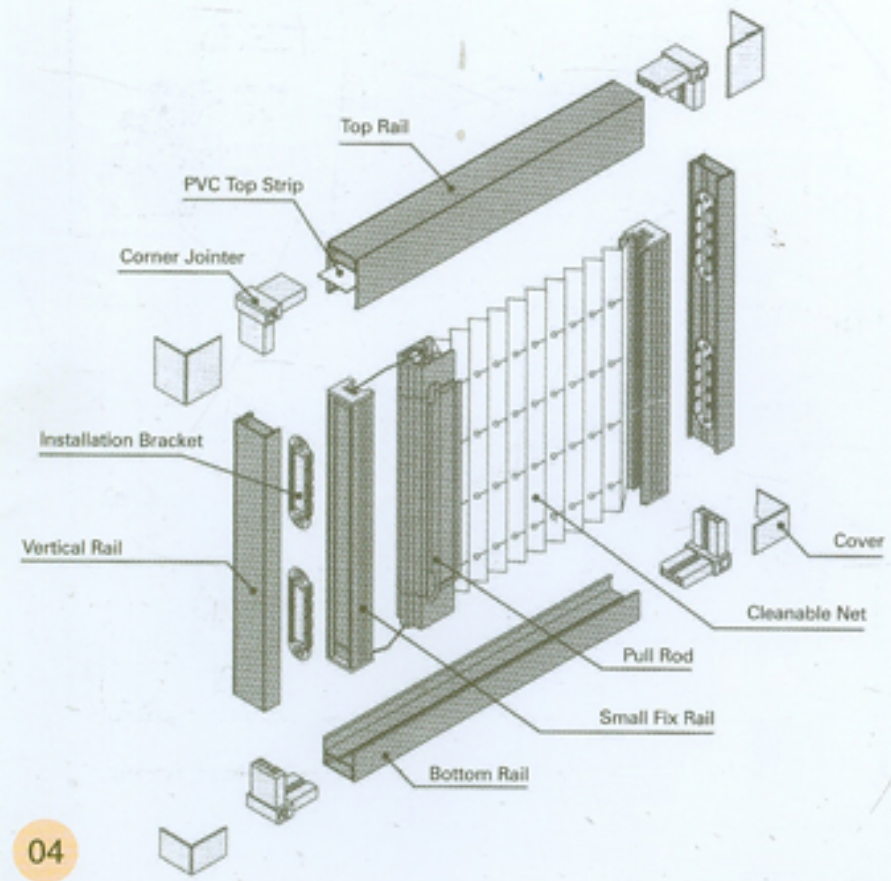

Characteristics of Roller Insect Screen

2

ZIG ZAG MESH

- Zig Zag is a pleated design from GreenWeb *Germany* which can take high wind pressure.
- The retractable system with wider openings options allows maximum visibility & fresh air.
- These Fly Screens are Ideal for tilt & turn windows, casement windows & doors, and also for large opening bifold doors.

Advantage of Zig Zag Easy-to-Clean System

3

BARRIER FREE MESH DOOR

- Barrier free is a pleated design from GreenWeb *Germany* with user friendly feature at the bottom for easy access.
- The retractable system with wider opening options allows maximum visibility & fresh air.
- These Fly Screens are ideal for large Balconies, Verandahs, French doors & bifold doors.

Remove the screen panel

Unfold the screen

Clean the mesh with water spraying

Dry the mesh in the air, then mount it

HONEYCOMB PARTITION DOOR

- Honeycomb Partition Doors is a pleated design blind doors from **FLYSCREEN.IN** with user friendly feature at the bottom for easy access.
- The retractable system with wider opening options allows for big partitions and privacy.
- These partition doors are ideal for large Balconies, Verandahs, French doors & Bifold doors.