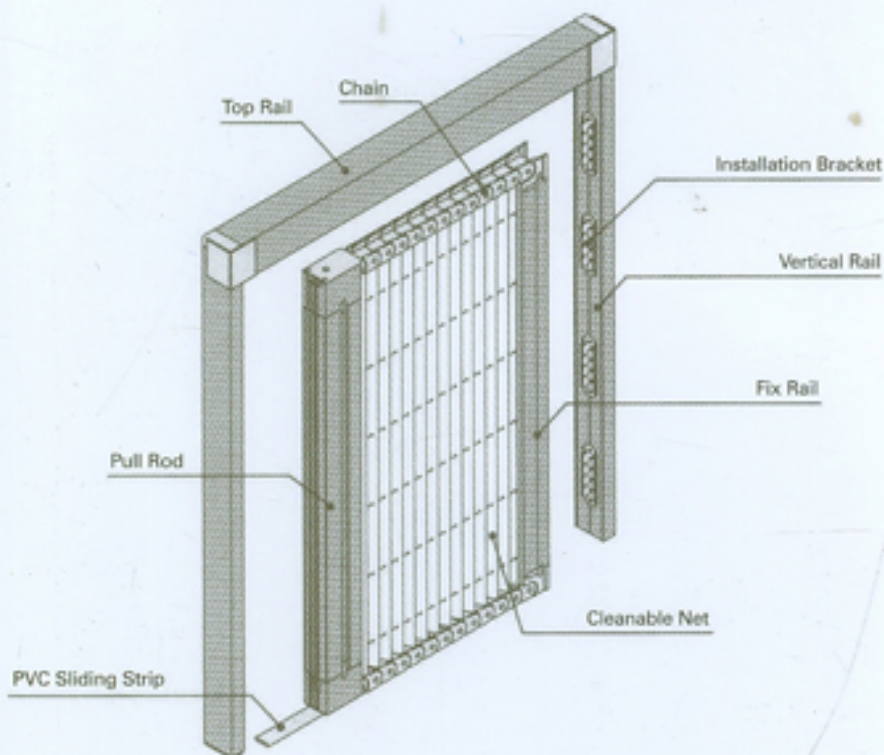

Characteristics of Roller Insect Screen

2

ZIG ZAG MESH

- Zig Zag is a pleated design from GreenWeb *Germany* which can take high wind pressure.
- The retractable system with wider openings options allows maximum visibility & fresh air.
- These Fly Screens are Ideal for tilt & turn windows, casement windows & doors, and also for large opening bifold doors.

Advantage of Zig Zag Easy-to-Clean System

3

BARRIER FREE MESH DOOR

- Barrier free is a pleated design from GreenWeb *Germany* with user friendly feature at the bottom for easy access.
- The retractable system with wider opening options allows maximum visibility & fresh air.
- These Fly Screens are ideal for large Balconies, Verandahs, French doors & bifold doors.

Remove the screen panel

Unfold the screen

Clean the mesh with water spraying

Dry the mesh in the air, then mount it

HONEYCOMB PARTITION DOOR

- Honeycomb Partition Doors is a pleated design blind doors from **FLYSCREEN.IN** with user friendly feature at the bottom for easy access.
- The retractable system with wider opening options allows for big partitions and privacy.
- These partition doors are ideal for large Balconies, Verandahs, French doors & Bifold doors.