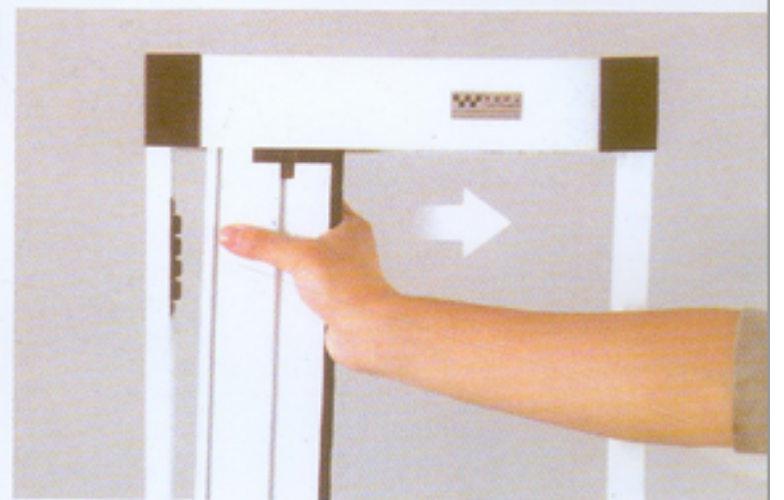

Characteristics of Roller Insect Screen

2

ZIG ZAG MESH

- Zig Zag is a pleated design from GreenWeb *Germany* which can take high wind pressure.
- The retractable system with wider openings options allows maximum visibility & fresh air.
- These Fly Screens are Ideal for tilt & turn windows, casement windows & doors, and also for large opening bifold doors.

Advantage of Zig Zag Easy-to-Clean System

3

BARRIER FREE MESH DOOR

- Barrier free is a pleated design from GreenWeb *Germany* with user friendly feature at the bottom for easy access.
- The retractable system with wider opening options allows maximum visibility & fresh air.
- These Fly Screens are ideal for large Balconies, Verandahs, French doors & bifold doors.

Remove the screen panel

Unfold the screen

Clean the mesh with water spraying

Dry the mesh in the air, then mount it

HONEYCOMB PARTITION DOOR

- Honeycomb Partition Doors is a pleated design blind doors from **FLYSCREEN.IN** with user friendly feature at the bottom for easy access.
- The retractable system with wider opening options allows for big partitions and privacy.
- These partition doors are ideal for large Balconies, Verandahs, French doors & Bifold doors.

MOTORIZED ZIP DRIVE SYSTEM

- Executive motorized Insect screens by Awesome Designs provide insect protection and solar shading without blocking your views.
- Executive motorized screens appear at the touch of a button - and retract out of sight when not needed.
- Depending on the selected insect screen type.