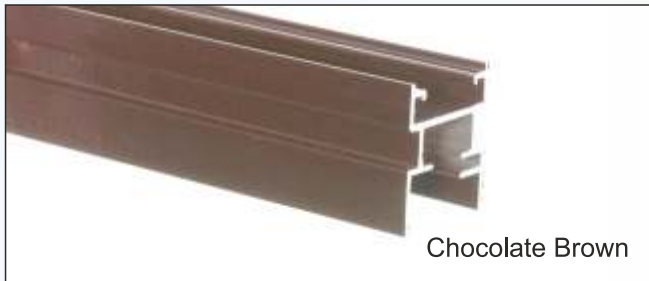

COLOURS AVAILABLE IN ALUMINIUM PROFILES