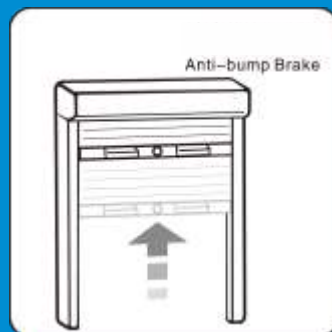

How to close it

Drop down the bar