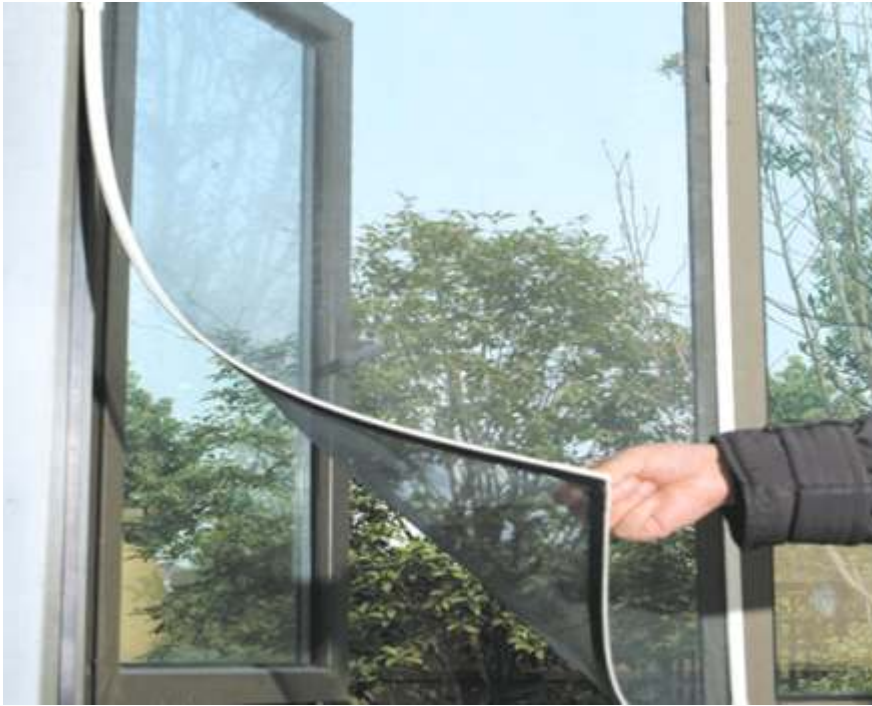

MAGNETIC MESH

AWESOME
SCREENS