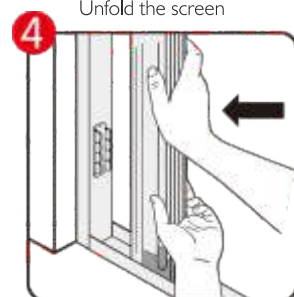

New Corner Design without center mullion

Advantage of Zig Zag Easy-to-Clean System

BARRIER FREE MESH DOOR

- ✦ Barrier free is pleated design from Germany with user friendly feature at the bottom for easy access.
- ✦ The retractable system with wider opening options allows maximum visibility & fresh air.
- ✦ These Fly Screens are ideal for large Balconies, Verandahs, French doors & bifold doors.