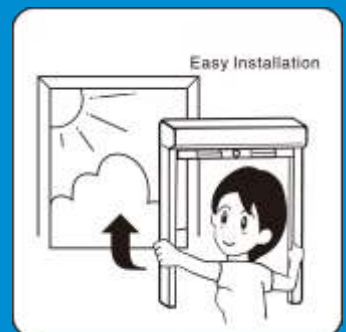

AWESOME SCREENS

MANUFACTURERS
&
EXPORTERS OF
FINEST INSECT
SCREEN DOORS
& WINDOWS

AWESOME SCREENS

ROLLER INSECT SCREEN

- ✧ Roller screen is made of spring loaded mechanism with one touch releasing feature and with Anti bump brake system.
- ✧ The mesh used in roller system is of High Quality Fiber Glass Mesh
- ✧ Better view allow to retrieve 100% Natural Light, Fresh Air & Improved visibility.
- ✧ Washable, Fire retardant & Lead free.

How to open it

Press the button

How to close it

Drop down the bar

AWESOME SCREENS

PLEATED MESH 26

- ✧ The retractable system with wider opening options allows maximum visibility & fresh air.
- ✧ These Fly Screens are Ideal for tilt & turn windows, casement windows & doors.
- ✧ Specially design for project & affordable installation.