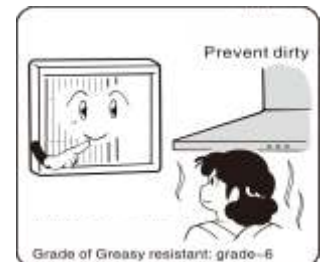

PLEATED MESH MINI 17

- ✧ This is the ultra sleek model available in the country by awesome screen.
- ✧ These Fly Screens are Ideal for tilt & turn windows, casement windows & doors.
- ✧ Specially design for project & affordable installation.

AWESOME SCREENS

PLEATED MESH ELITE

- ✧ Pleated Mesh Elite is a patent design from Germany which is detachable & can take high wind pressure.
- ✧ The retractable system with wider openings options allows maximum visibility & fresh air.
- ✧ These Fly Screens are ideal for tilt & turn windows, casement windows & bifold doors and also for large Balcony doors.

New Corner Design without center mullion

Advantage of Zig Zag Easy-to-Clean System

BARRIER FREE MESH DOOR

- ✦ Barrier free is pleated design from Germany with user friendly feature at the bottom for easy access.
- ✦ The retractable system with wider opening options allows maximum visibility & fresh air.
- ✦ These Fly Screens are ideal for large Balconies, Verandahs, French doors & bifold doors.