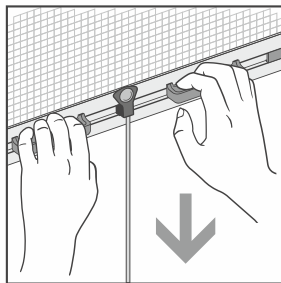

AWESOME SCREENS

MANUFACTURERS
&
EXPORTERS OF
FINEST INSECT
SCREEN DOORS
& WINDOWS

AWESOME SCREENS

ROLLER INSECT SCREEN

- ✧ Roller screen is made of spring loaded mechanism with one touch releasing feature and with Anti bump brake system.
- ✧ The mesh used in roller system is of High Quality Fiber Glass Mesh
- ✧ Better view allow to retrieve 100% Natural Light, Fresh Air & Improved visibility.
- ✧ Washable, Fire retardant & Lead free.

How to open it

Press the button

How to close it

Drop down the bar

AWESOME SCREENS

PLEATED MESH 26

- ✧ The retractable system with wider opening options allows maximum visibility & fresh air.
- ✧ These Fly Screens are Ideal for tilt & turn windows, casement windows & doors.
- ✧ Specially design for project & affordable installation.