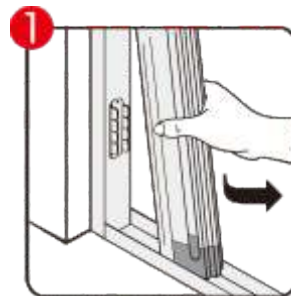

New Corner Design without center mullion

Advantage of Zig Zag Easy-to-Clean System

BARRIER FREE MESH DOOR

- ✦ Barrier free is pleated design from Germany with user friendly feature at the bottom for easy access.
- ✦ The retractable system with wider opening options allows maximum visibility & fresh air.
- ✦ These Fly Screens are ideal for large Balconies, Verandahs, French doors & bifold doors.