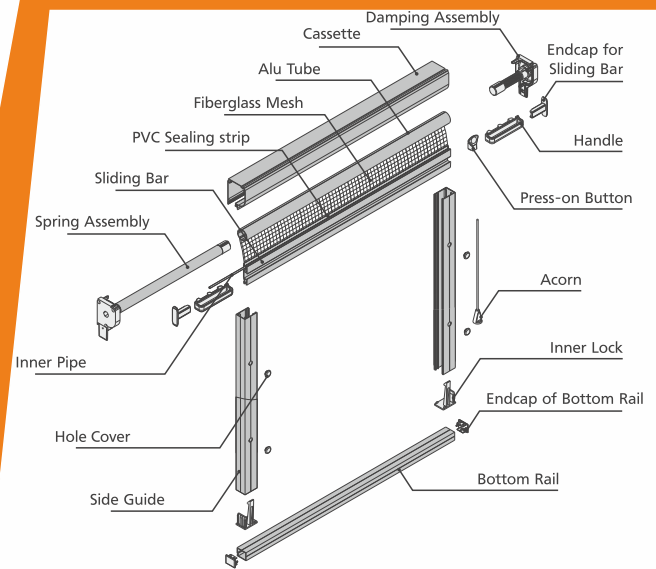

AWESOME SCREENS

MANUFACTURERS
&
EXPORTERS OF
FINEST INSECT
SCREEN DOORS
& WINDOWS

AWESOME SCREENS

ROLLER INSECT SCREEN

- ✧ Roller screen is made of spring loaded mechanism with one touch releasing feature and with Anti bump brake system.
- ✧ The mesh used in roller system is of High Quality Fiber Glass Mesh
- ✧ Better view allow to retrieve 100% Natural Light, Fresh Air & Improved visibility.
- ✧ Washable, Fire retardant & Lead free.

How to open it

Press the button

How to close it

Drop down the bar

AWESOME SCREENS

PLEATED MESH 26

- ✧ The retractable system with wider opening options allows maximum visibility & fresh air.
- ✧ These Fly Screens are Ideal for tilt & turn windows, casement windows & doors.
- ✧ Specially design for project & affordable installation.

PLEATED MESH MINI 17

- ✧ This is the ultra sleek model available in the country by awesome screen.
- ✧ These Fly Screens are Ideal for tilt & turn windows, casement windows & doors.
- ✧ Specially design for project & affordable installation.