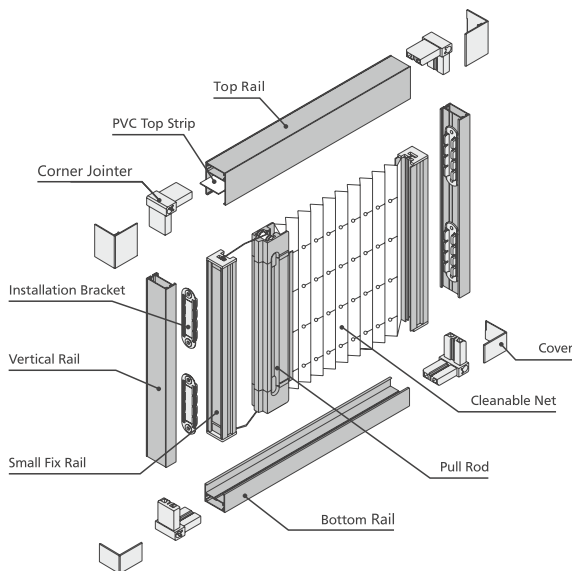

AWESOME SCREENS

PLEATED MESH ELITE

- ✧ Pleated Mesh Elite is a patent design from Germany which is detachable & can take high wind pressure.
- ✧ The retractable system with wider openings options allows maximum visibility & fresh air.
- ✧ These Fly Screens are ideal for tilt & turn windows, casement windows & bifold doors and also for large Balcony doors.

Advantage of Zig Zag Easy-to-Clean System