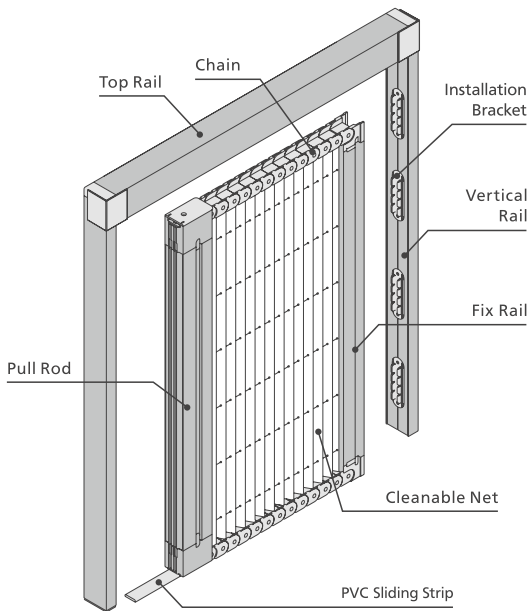

New Corner Design without center mullion

Advantage of Zig Zag Easy-to-Clean System

BARRIER FREE MESH DOOR

- ✦ Barrier free is pleated design from Germany with user friendly feature at the bottom for easy access.
- ✦ The retractable system with wider opening options allows maximum visibility & fresh air.
- ✦ These Fly Screens are ideal for large Balconies, Verandahs, French doors & bifold doors.