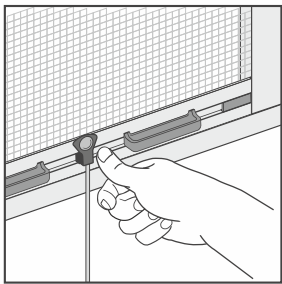

AWESOME SCREENS

MANUFACTURERS
&
EXPORTERS OF
FINEST INSECT
SCREEN DOORS
& WINDOWS

AWESOME SCREENS

ROLLER INSECT SCREEN

- ✧ Roller screen is made of spring loaded mechanism with one touch releasing feature and with Anti bump brake system.
- ✧ The mesh used in roller system is of High Quality Fiber Glass Mesh
- ✧ Better view allow to retrieve 100% Natural Light, Fresh Air & Improved visibility.
- ✧ Washable, Fire retardant & Lead free.