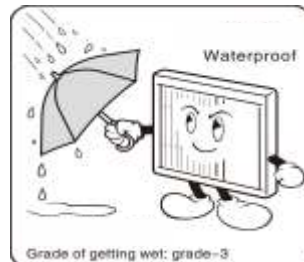

Advantage of Zig Zag Easy-to-Clean System